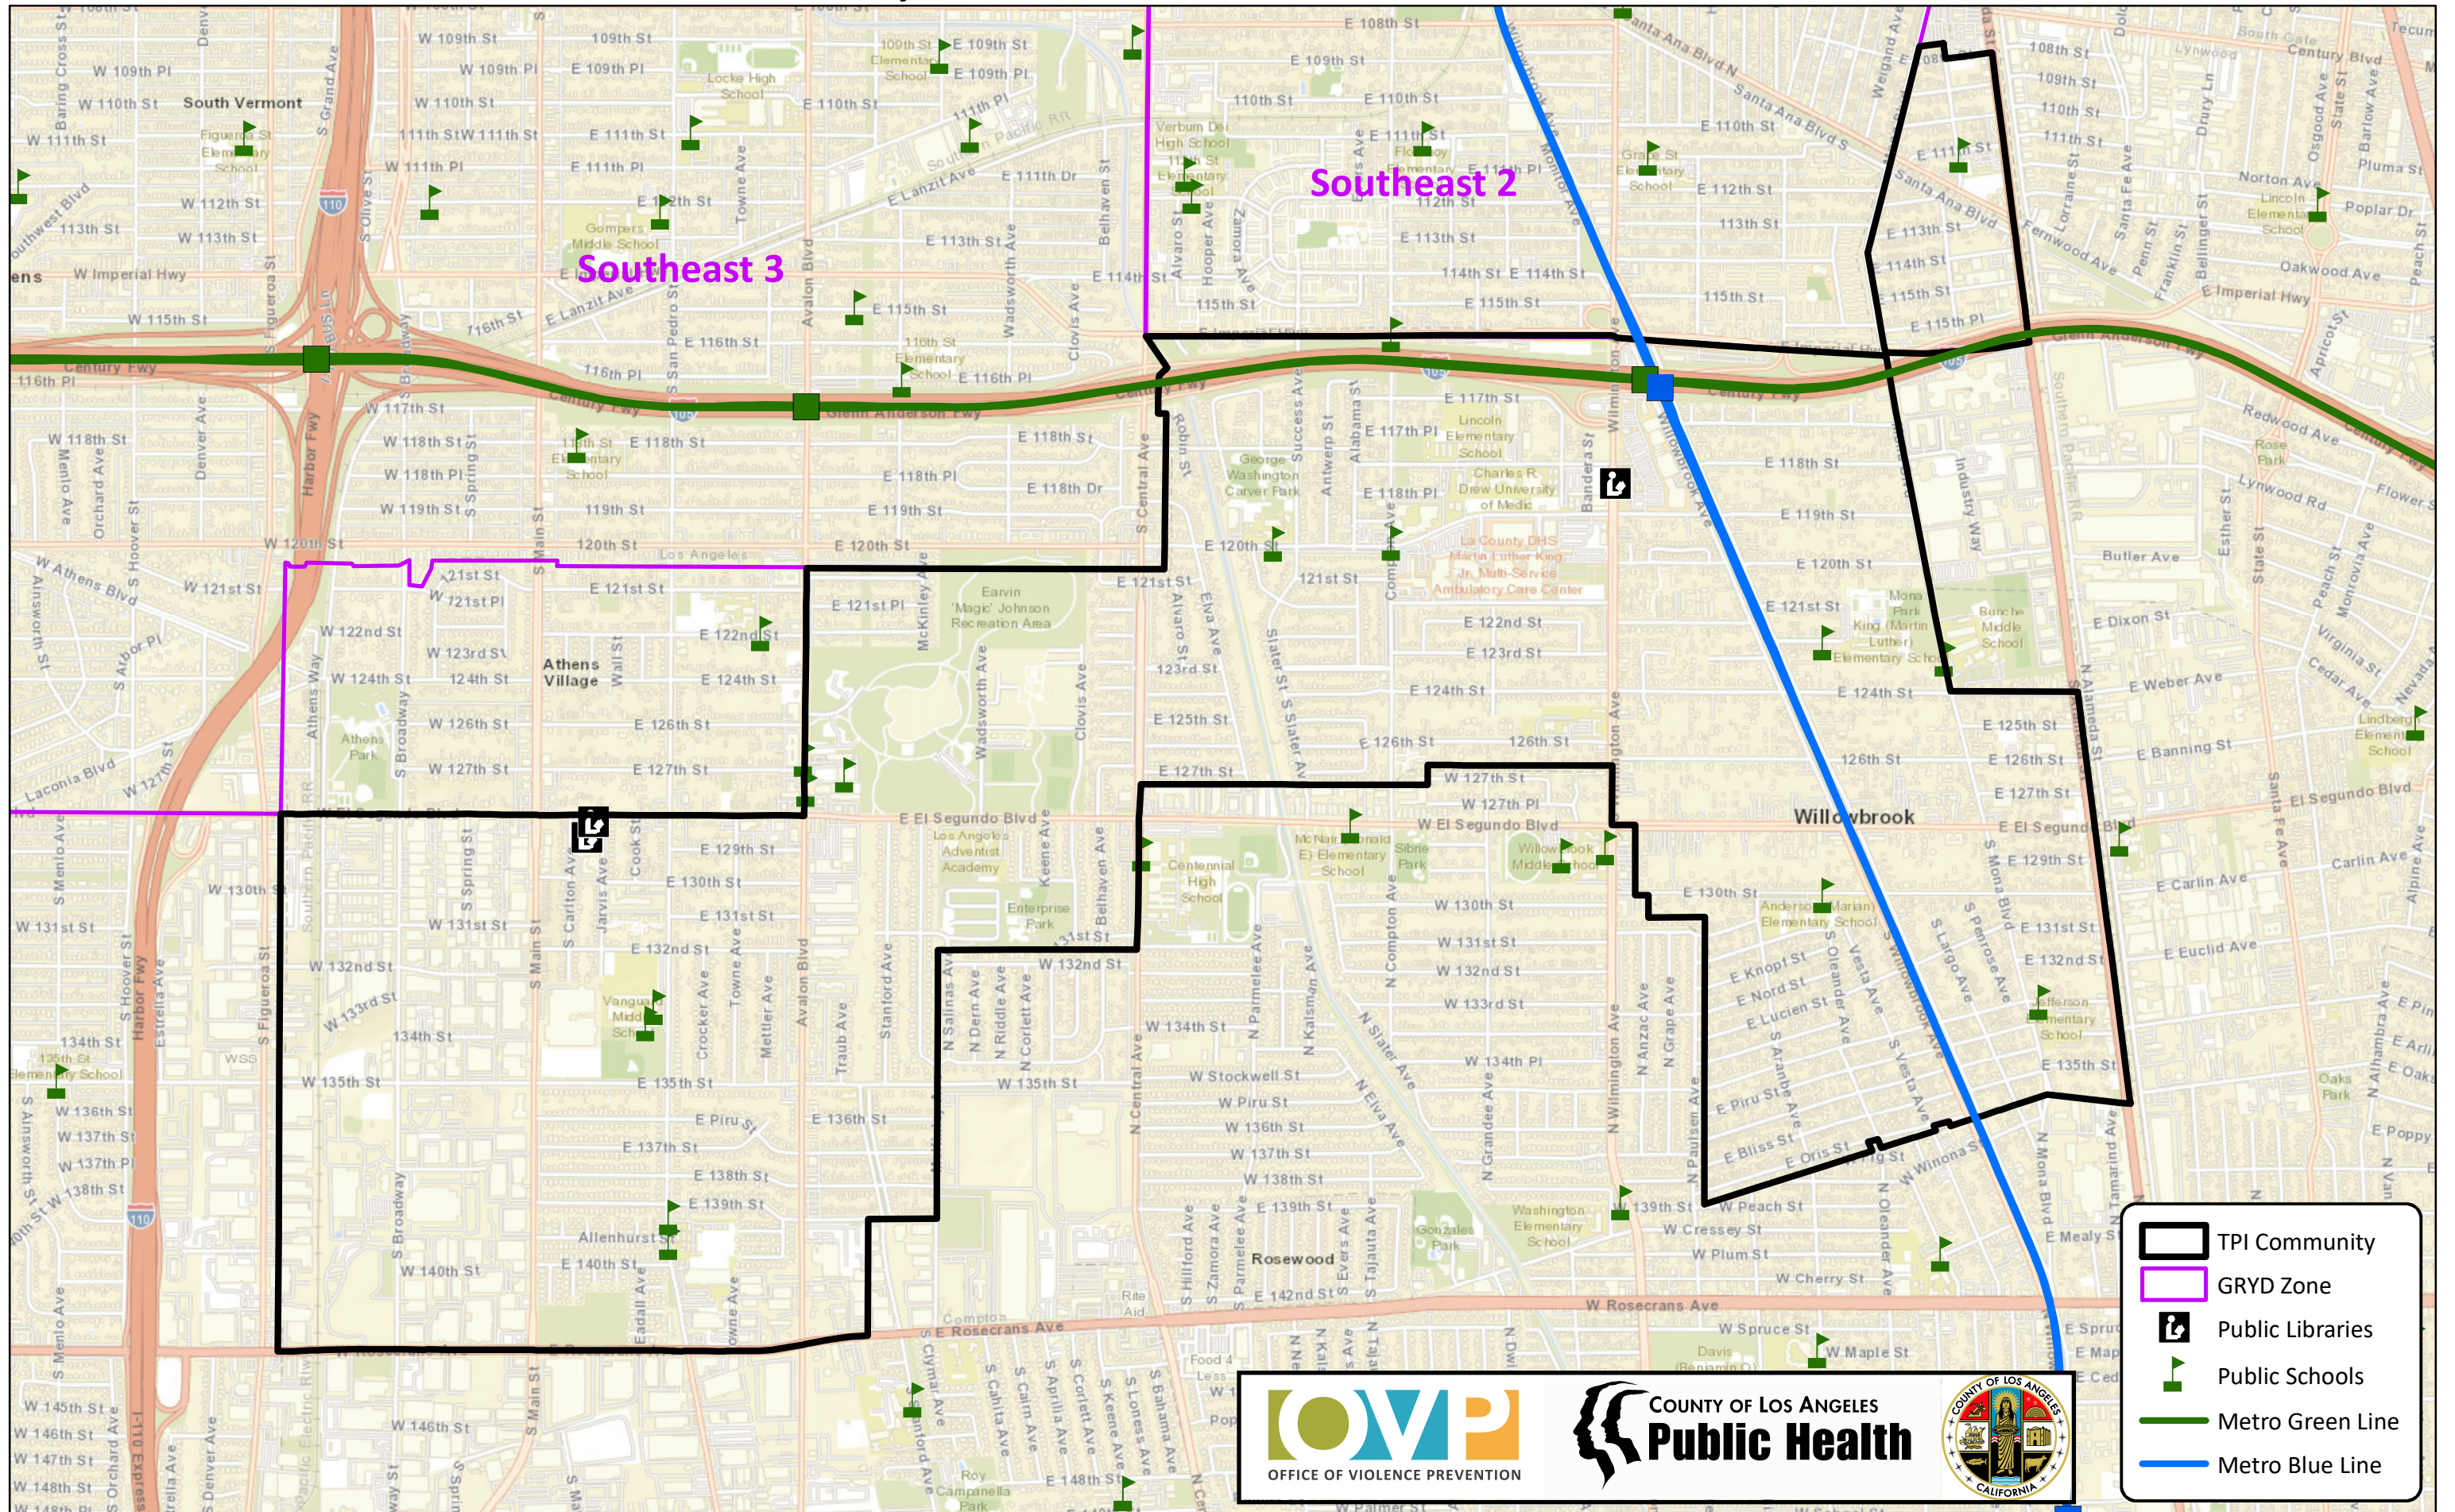

LA County Trauma Prevention Initiative – Willowbrook

-  TPI Community
-  GRYZD Zone
-  Public Libraries
-  Public Schools
-  Metro Green Line
-  Metro Blue Line

OVPP
OFFICE OF VIOLENCE PREVENTION

COUNTY OF LOS ANGELES
Public Health

COUNTY OF LOS ANGELES
CALIFORNIA